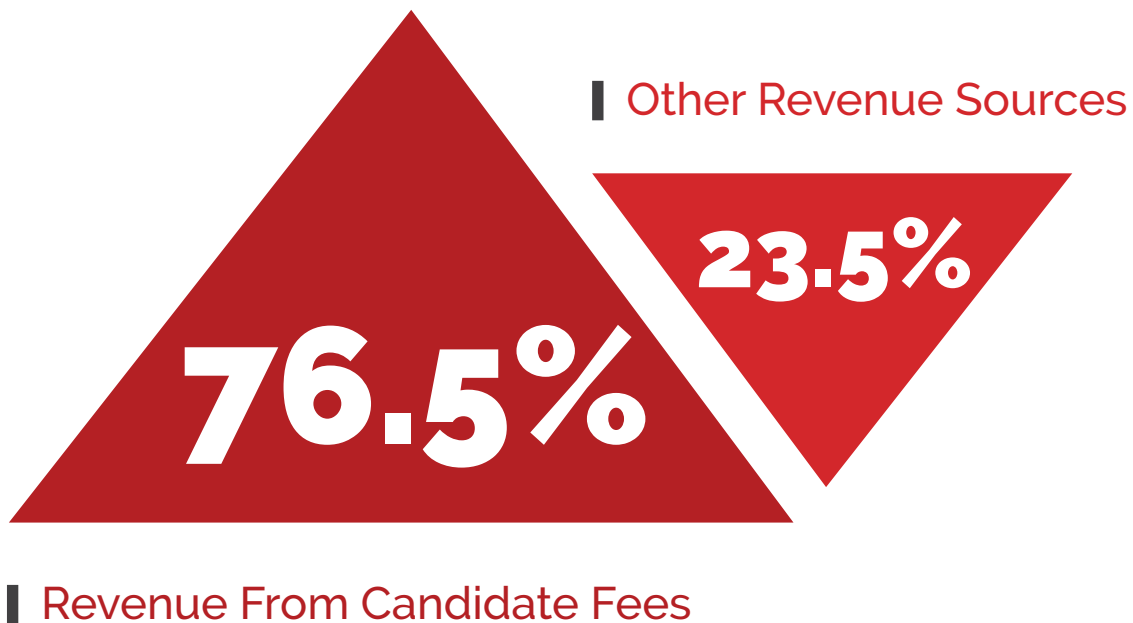

Sustainability

Since its beginning as an independent organization in 2001, CFRE International has become self-sustaining and continues to experience steady increases in the overall number of CFRE certificants worldwide.

In 2023 CFRE International derived 76.5% of its revenue from candidate fees for both initial certification and recertification. The remaining 23.5% of 2023 revenue was earned from sources such as Participating Organization fees paid to gain access to the certification at reduced rates for members, Continuing Education Approved Provider fees, advertising sales, job vacancy postings, lapel pin sales, and sales of certificate frames. All revenue is put back into the program to ensure the validity, credibility, and sustainability of the CFRE Exam and certification.

The Board of Directors of CFRE International is committed to ensuring a reliable and credible certification program for all candidates and certificants, ensuring investments in ongoing exam development activities, promotion of CFRE certification, and the CFRE credential across the global philanthropic sector, as well as sufficient investment in organizational capacity.