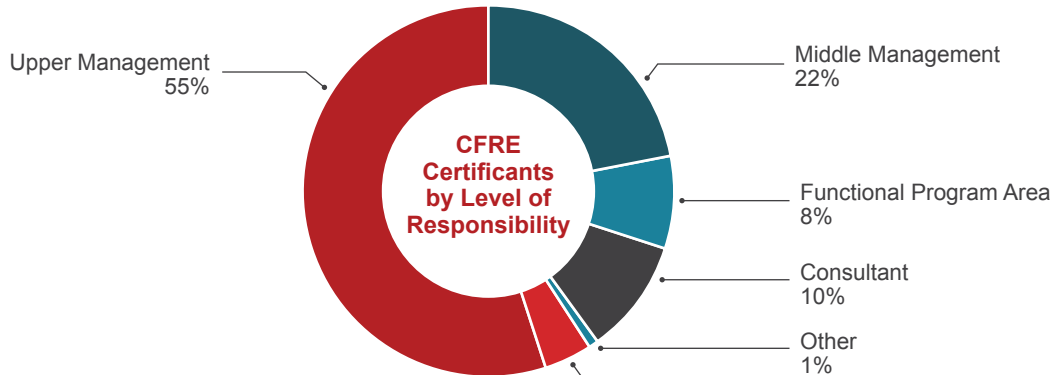

2023 Certificant Demographics