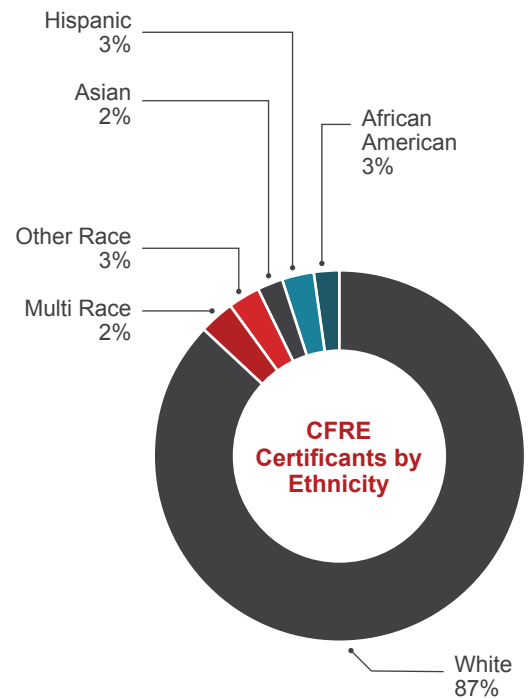

2023 Certificant Demographics