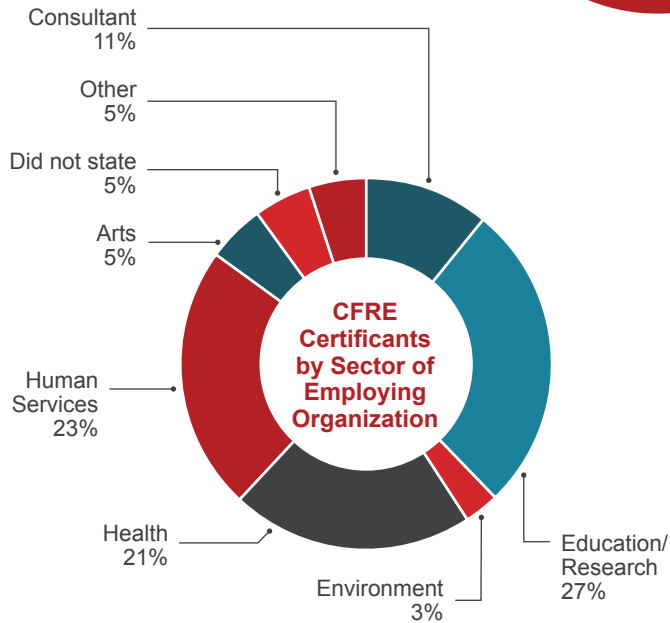

2023 Certificant Demographics