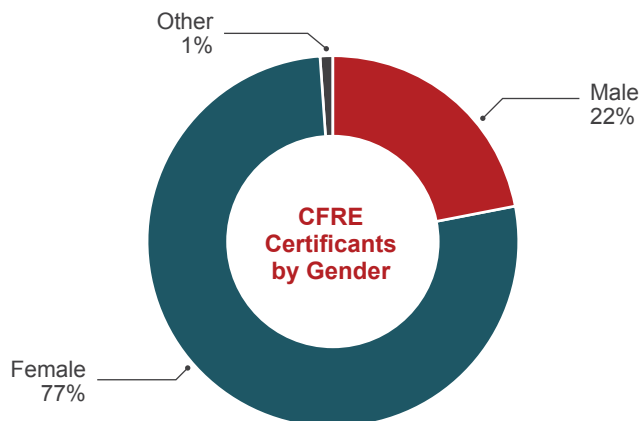

2023 Certificant Demographics