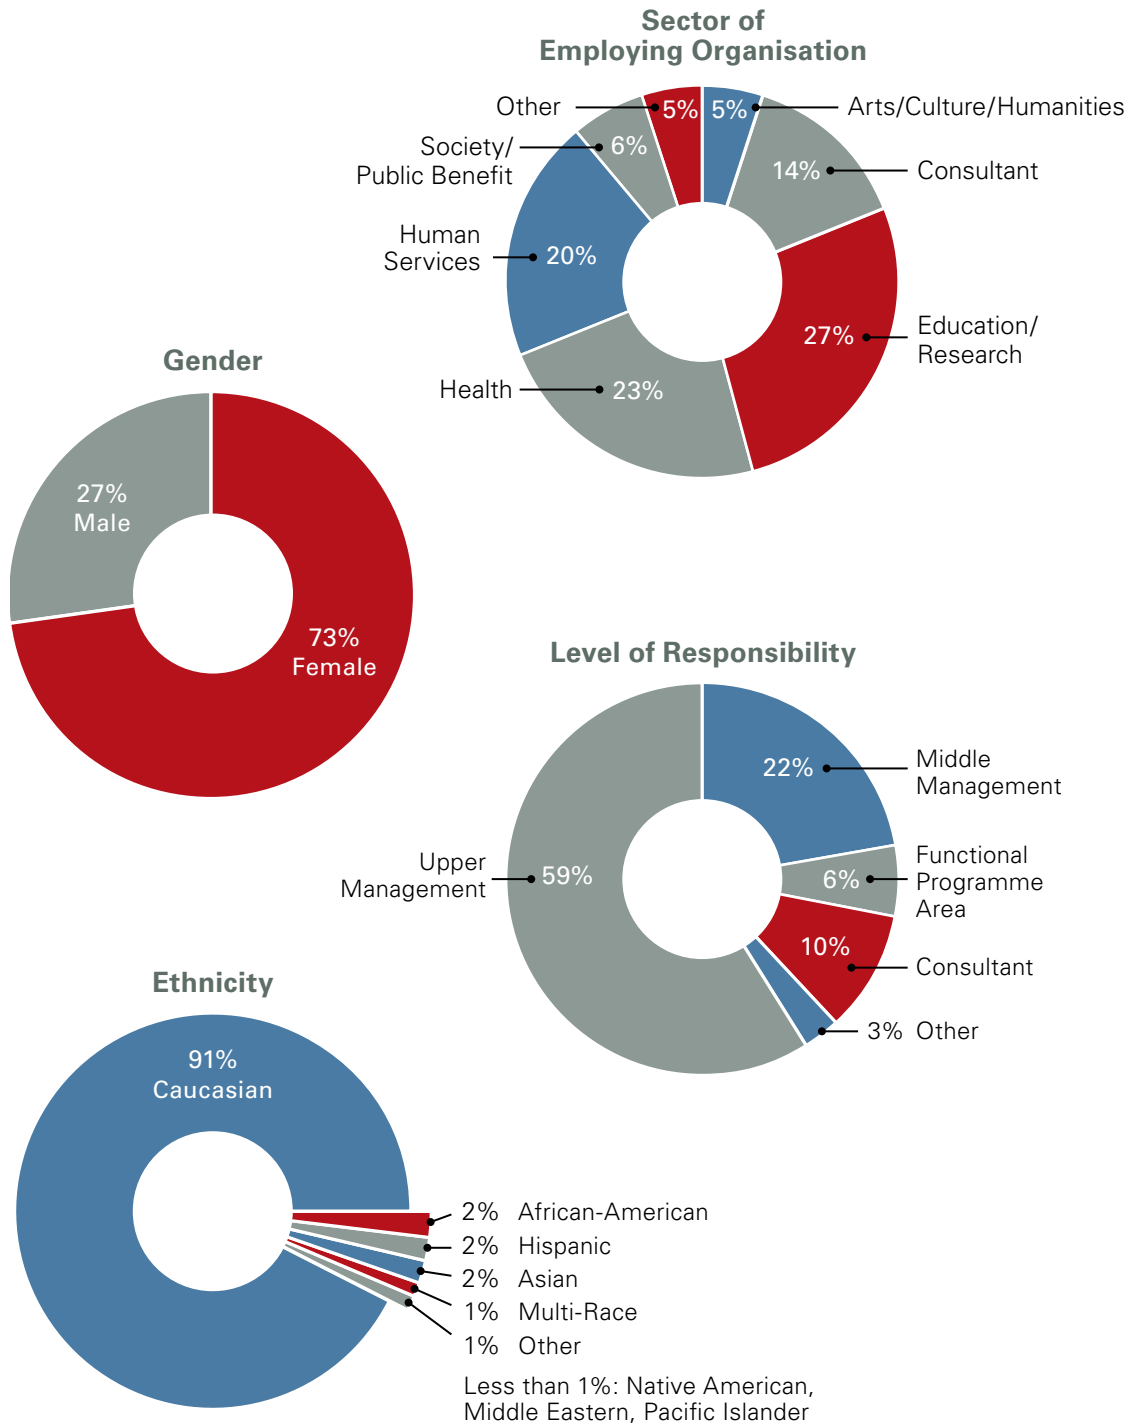

2016 Certificant Demographics